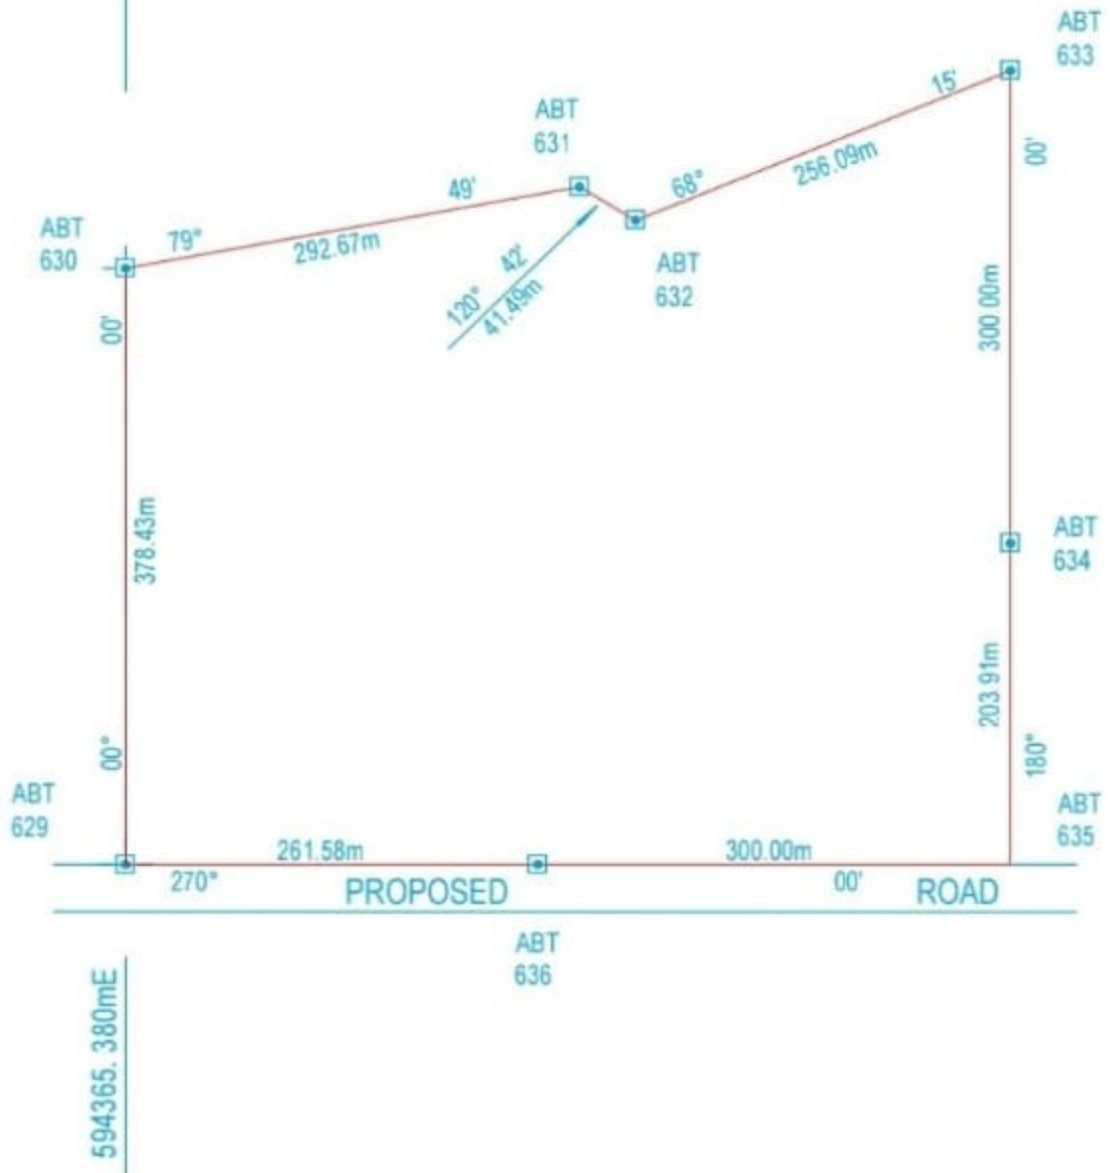

PLAN SHEWING PROPERTY
SAID TO BELONG TO
HARMONY GARDENS & DEVELOPMENT LTD.

AT OKUNNUBI OKUSE VILLAGE
IBEJU - LEKKI LOCAL GOVERNMENT AREA
LAGOS STATE
SCALE:-1:5.000

ORIGIN:-U.T.M (ZONE 31)
AREA:- 24.00 HECTARES

720799. 786mN

ANDMOT GEOSPATIAL CONSULT LTD.
*SURVEYING *PROJECT DEVELOPMENT *REAL ESTATE, E.T.C.
Km42, LEKKI-EPE EXPRESS WAY, BESIDE WHITE HOUSE, ABIJO
IBEJU-LEKKI L.G.A., LAGOS STATE
LAGOS-NIGERIA TEL:- +234(0)9095693450, +234(0)8034735151
Email:- andmot@gmail.com, aabitaj70@gmail.com